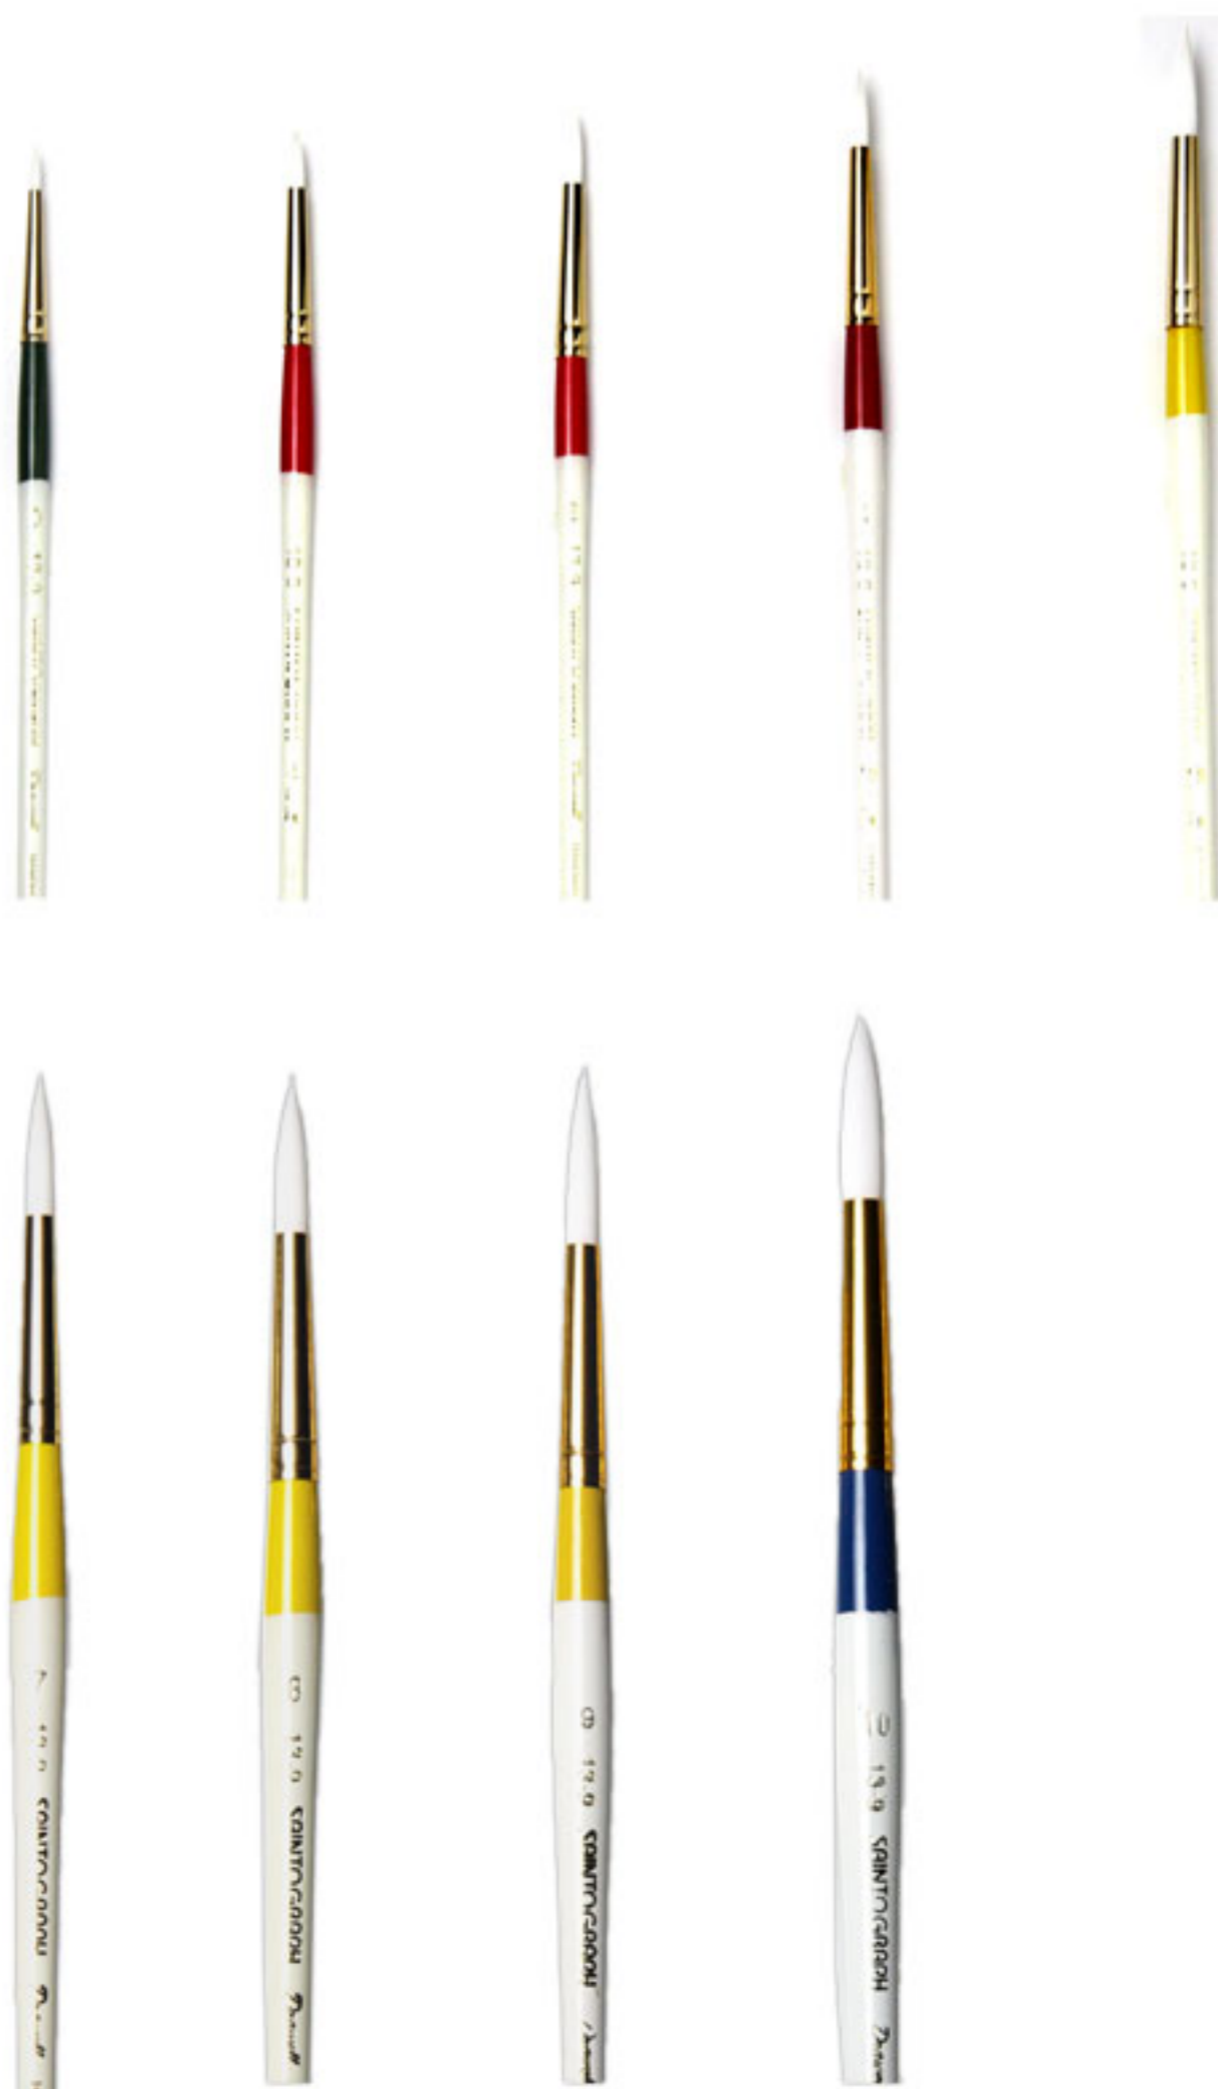

MAEYAMA

Drawell®

Made in Japan

Series No.11-2

Golden Nylon Artist Brushes, Round,
Chrome Plated Brass Ferrules,
Red Handles with White Tips,
Sizes: 10/0, 5/0, 3/0, 2/0,
0, 1, 2, 3, 4, 5, 6, 7, 8, 9, 10, 11, 12, 14.

MAEYAMA

Drawell®

Made in Japan

Series No.13-9

White Nylon Artist Brushes, Round,
Gold Colored Aluminum Ferrules,
Two Colored Handles,

Sizes: 3/0, 2/0,
0, 1, 2, 3, 4, 5, 6, 7, 8, 9, 10, 11, 12, 14.

MAEYAMA

Drawell®

Made in Japan

Series No.22-2

Golden Nylon Artist Brushes, Flat,
Chrome Plated Brass Ferrules,
Long Orange Handles with White Tips,
Sizes: 1, 2, 3, 4, 5, 6, 7, 8, 9, 10, 12, 14, 16, 18, 20

MAEYAMA

Drawell®

Made in Japan

Series No.778

Round Nylon Artist Brushes,
Gold Colored Aluminum Ferrules,
Black Handles with gold tips,
(parti-colored nylon hair),

Sizes: 3/0, 2/0,

0, 1, 2, 3, 4, 5, 6, 7, 8, 9, 10, 11, 12.